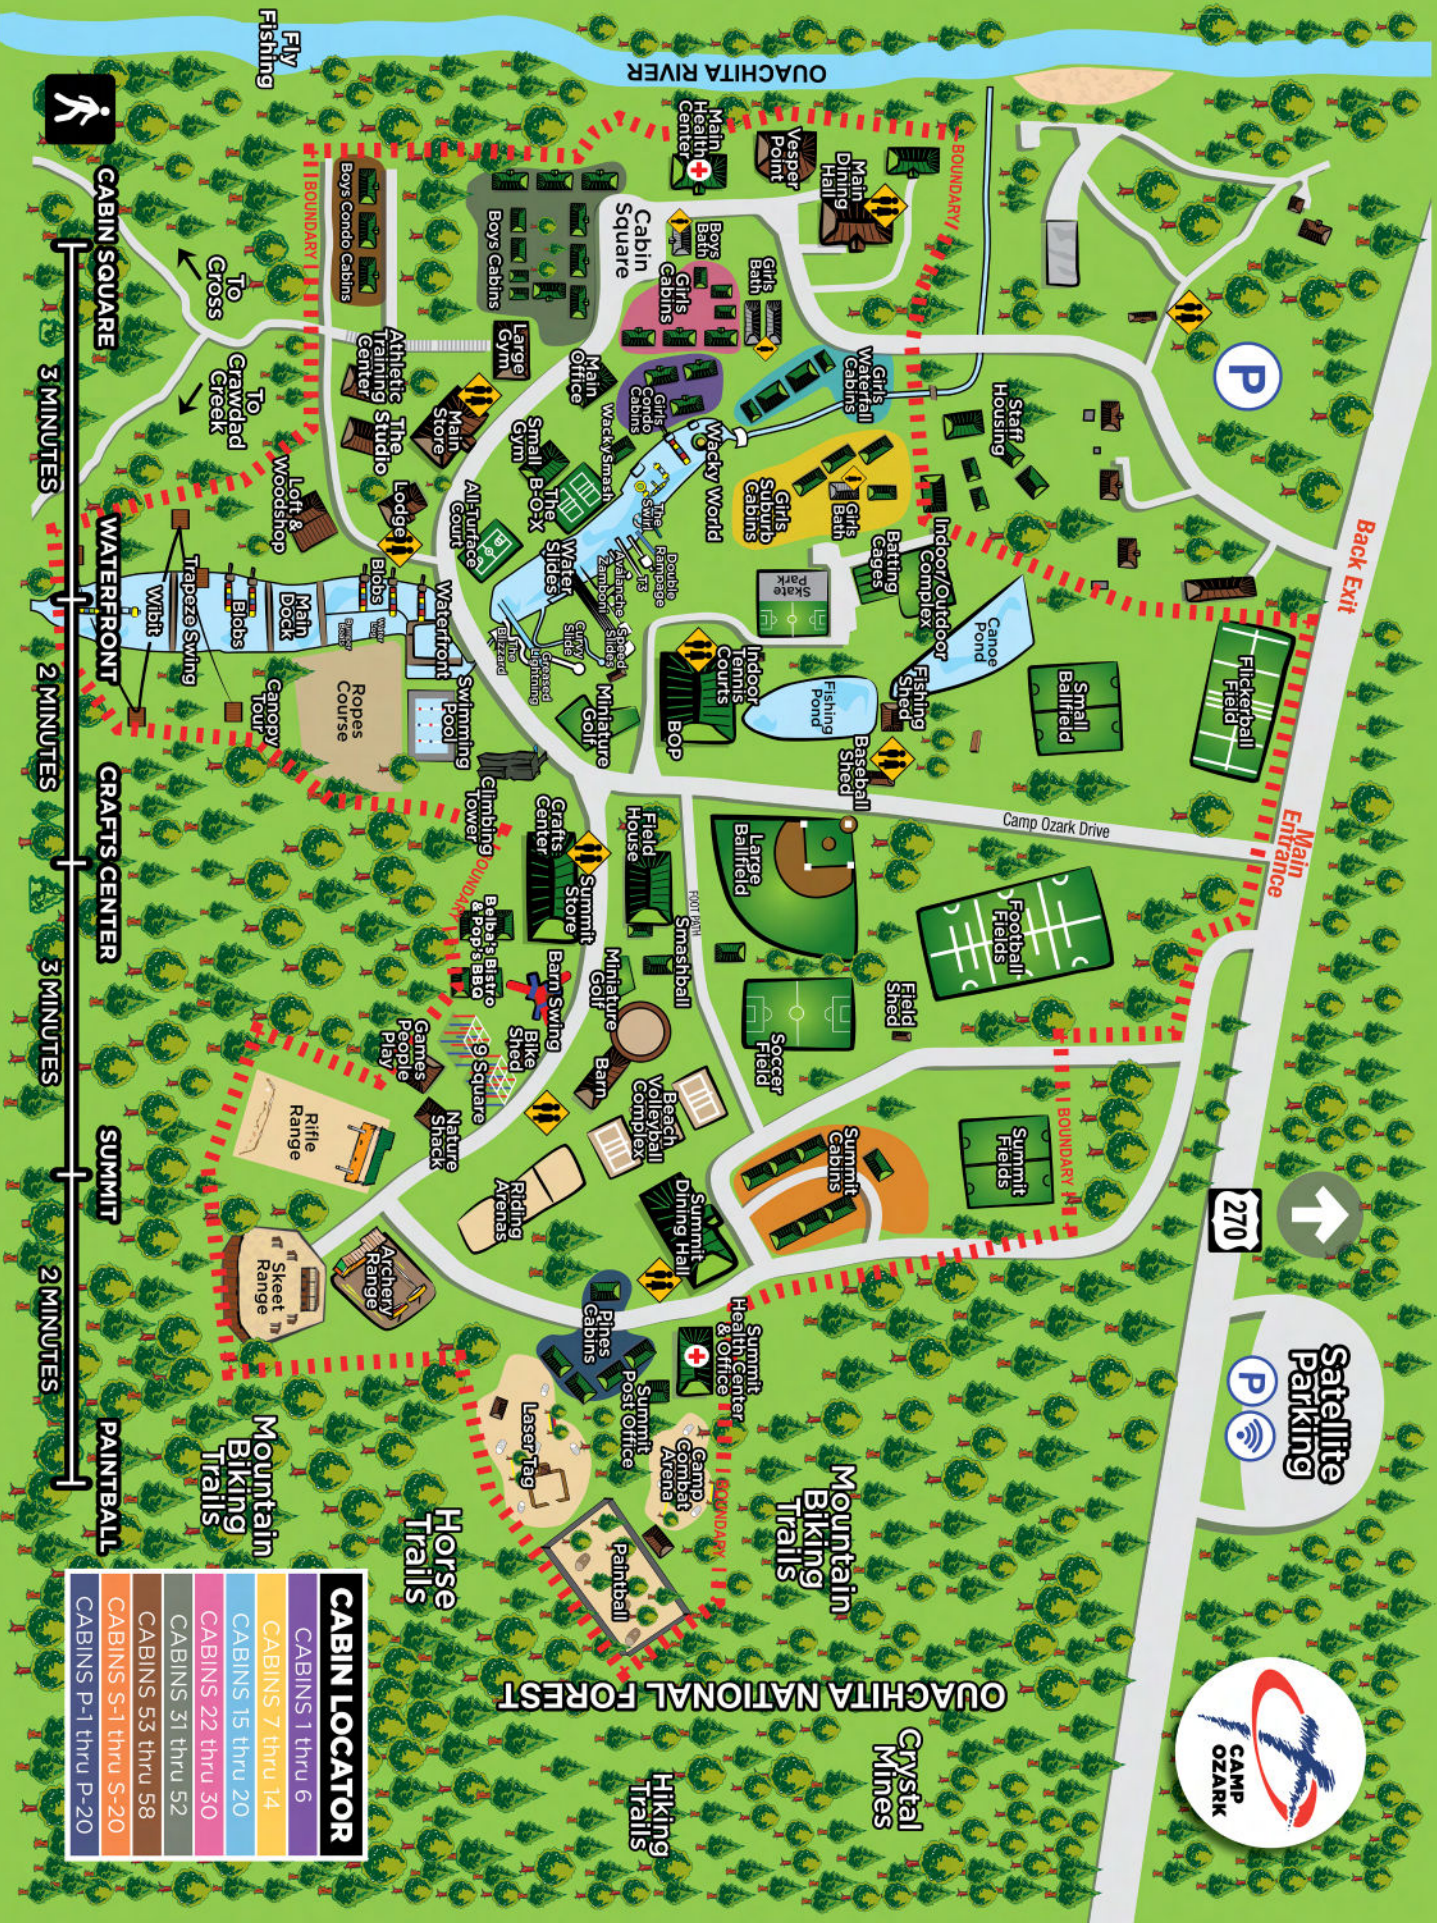

7

COLLECT KEYS & DEPART CAMP

If your car was valeted in Main Camp, board the shuttle to the Staff Parking Lot, collect keys, and depart camp. If your car was valeted in the Summit, retrieve keys from the Summit Dining Hall Porch and head to the Summit parking lot to depart.

CABIN SQUARE

3 MINUTES

WATERFRONT

2 MINUTES

CRAFTS CENTER

3 MINUTES

SUMMIT

2 MINUTES

PAINTBALL

3 MINUTES

FLY Fishing

OZARK RIVER

BOUNDARY

BOUNDARY

BOUNDARY

BOUNDARY

Wacky World

Water Slides

Summit Store

Summit Dining Hall

Summit Cabins

Health Center & Office

Camp Combat Arena

Summit Dining Hall