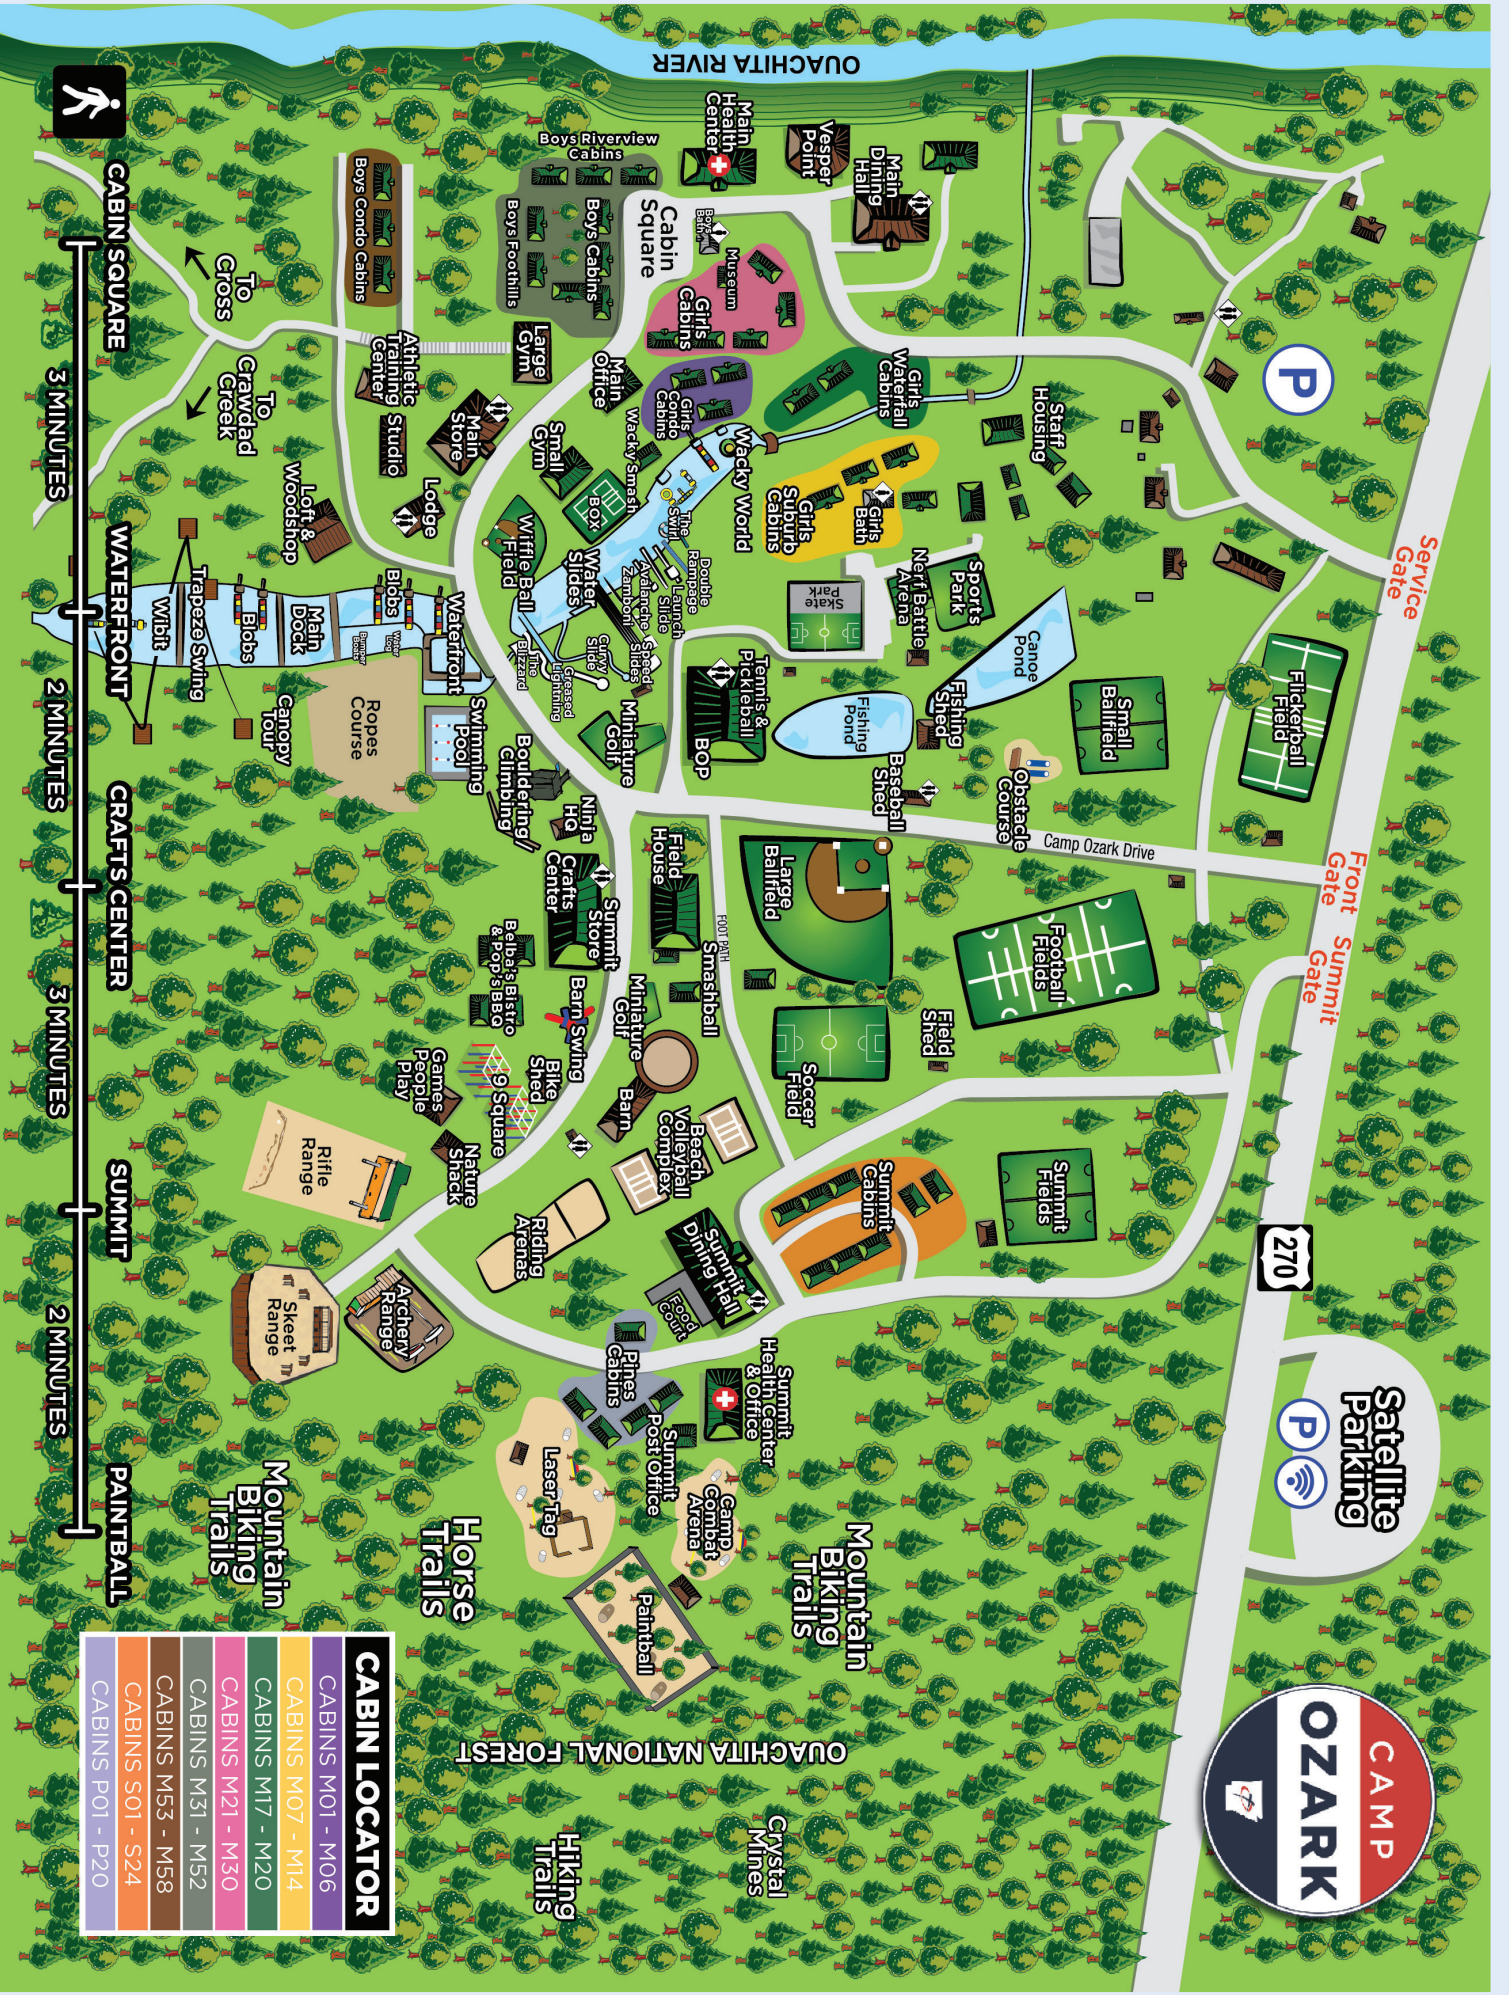

7

COLLECT KEYS & DEPART CAMP

If your car was valeted in Main Camp, board the shuttle to the Staff Parking Lot, collect keys, and depart camp. If your car was valeted in the Summit, retrieve keys from the Summit Dining Hall porch and head to the Summit parking lot to depart.

@campozarklive

Camp Ozark

OUACHITA RIVER

OUACHITA NATIONAL FOREST

270

Service Gate

Front Summit Gate

CABIN SQUARE

WATERFRONT

CRAFTS CENTER

SUMMIT

PAINTBALL

3 MINUTES

2 MINUTES

3 MINUTES

2 MINUTES

To Cross

To Crawdad Creek

To Woodshop

Mountain Biking Trails

Horse Trails

Mountain Biking Trails

Hiking Trails

Crystal Mines