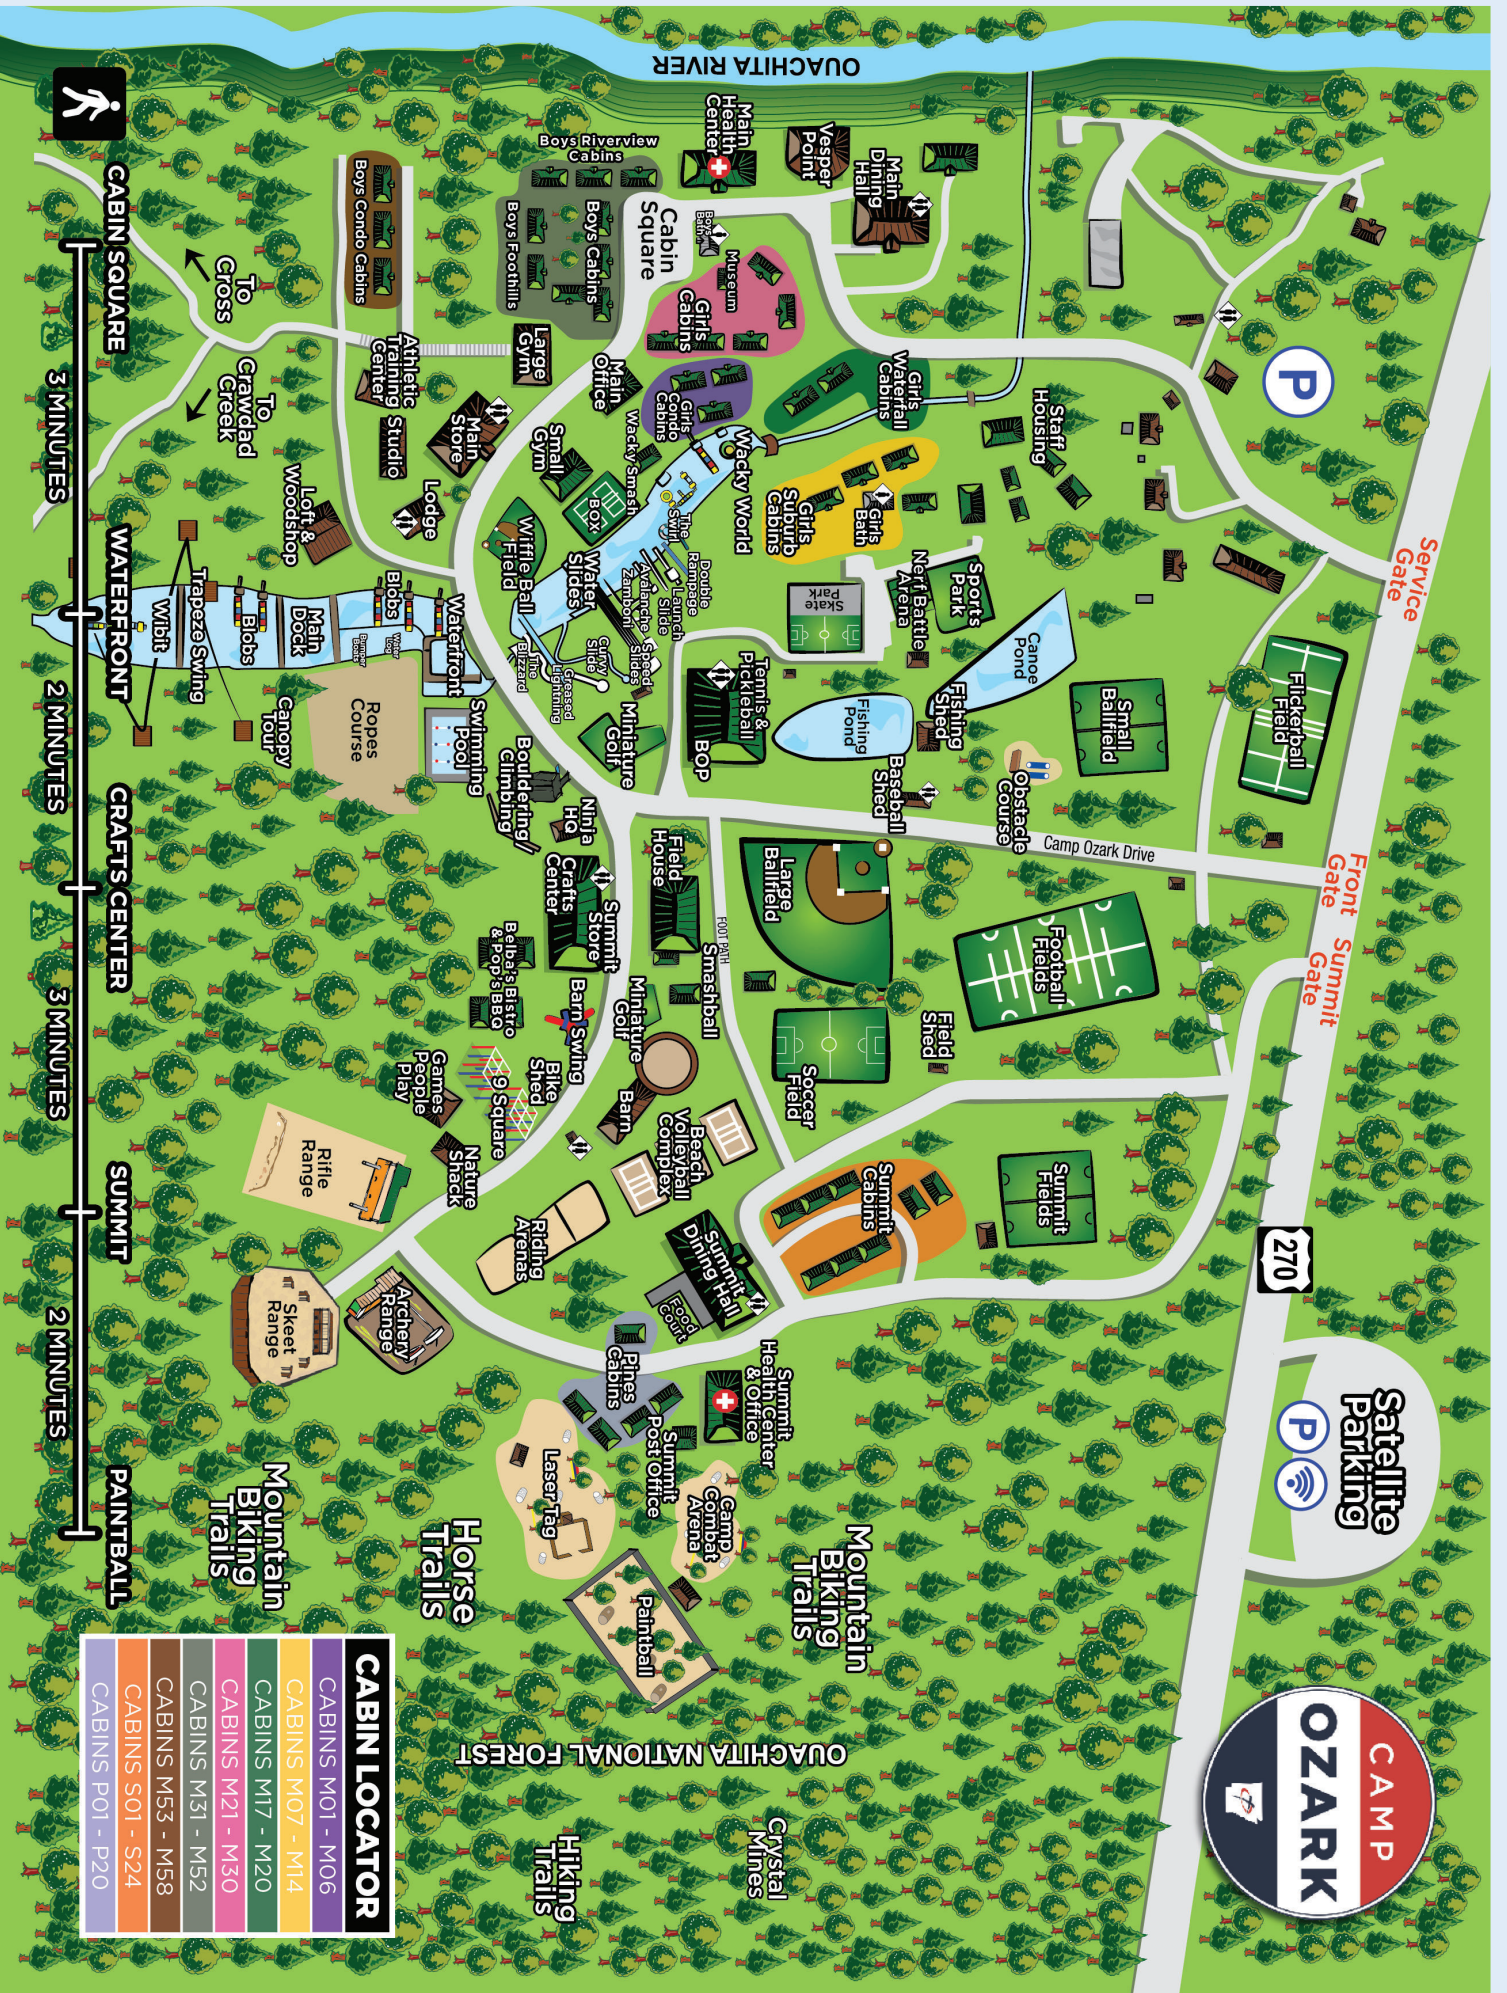

## COLLECT KEYS & DEPART CAMP

If your car was valeted in Main Camp, board the shuttle to the Staff Parking Lot, collect keys, and depart camp. If your car was valeted in the Summit, retrieve keys from the Summit Dining Hall porch and head to the Summit parking lot to depart.

@campozarklive

Camp Ozark

OUACHITA RIVER

Service Gate

Front Summit Gate

270

OUACHITA NATIONAL FOREST

Crystal Mines

3 MINUTES

WATERFRONT

2 MINUTES

CRAFTS CENTER

3 MINUTES

SUMMIT

2 MINUTES

PAINTBALL

To Cross

To Crawdad Creek

Left & Woodshop

Trapeze Swing

W/1B's

Canopy Tour

Ropes Course

Waterfront Swimming Pool