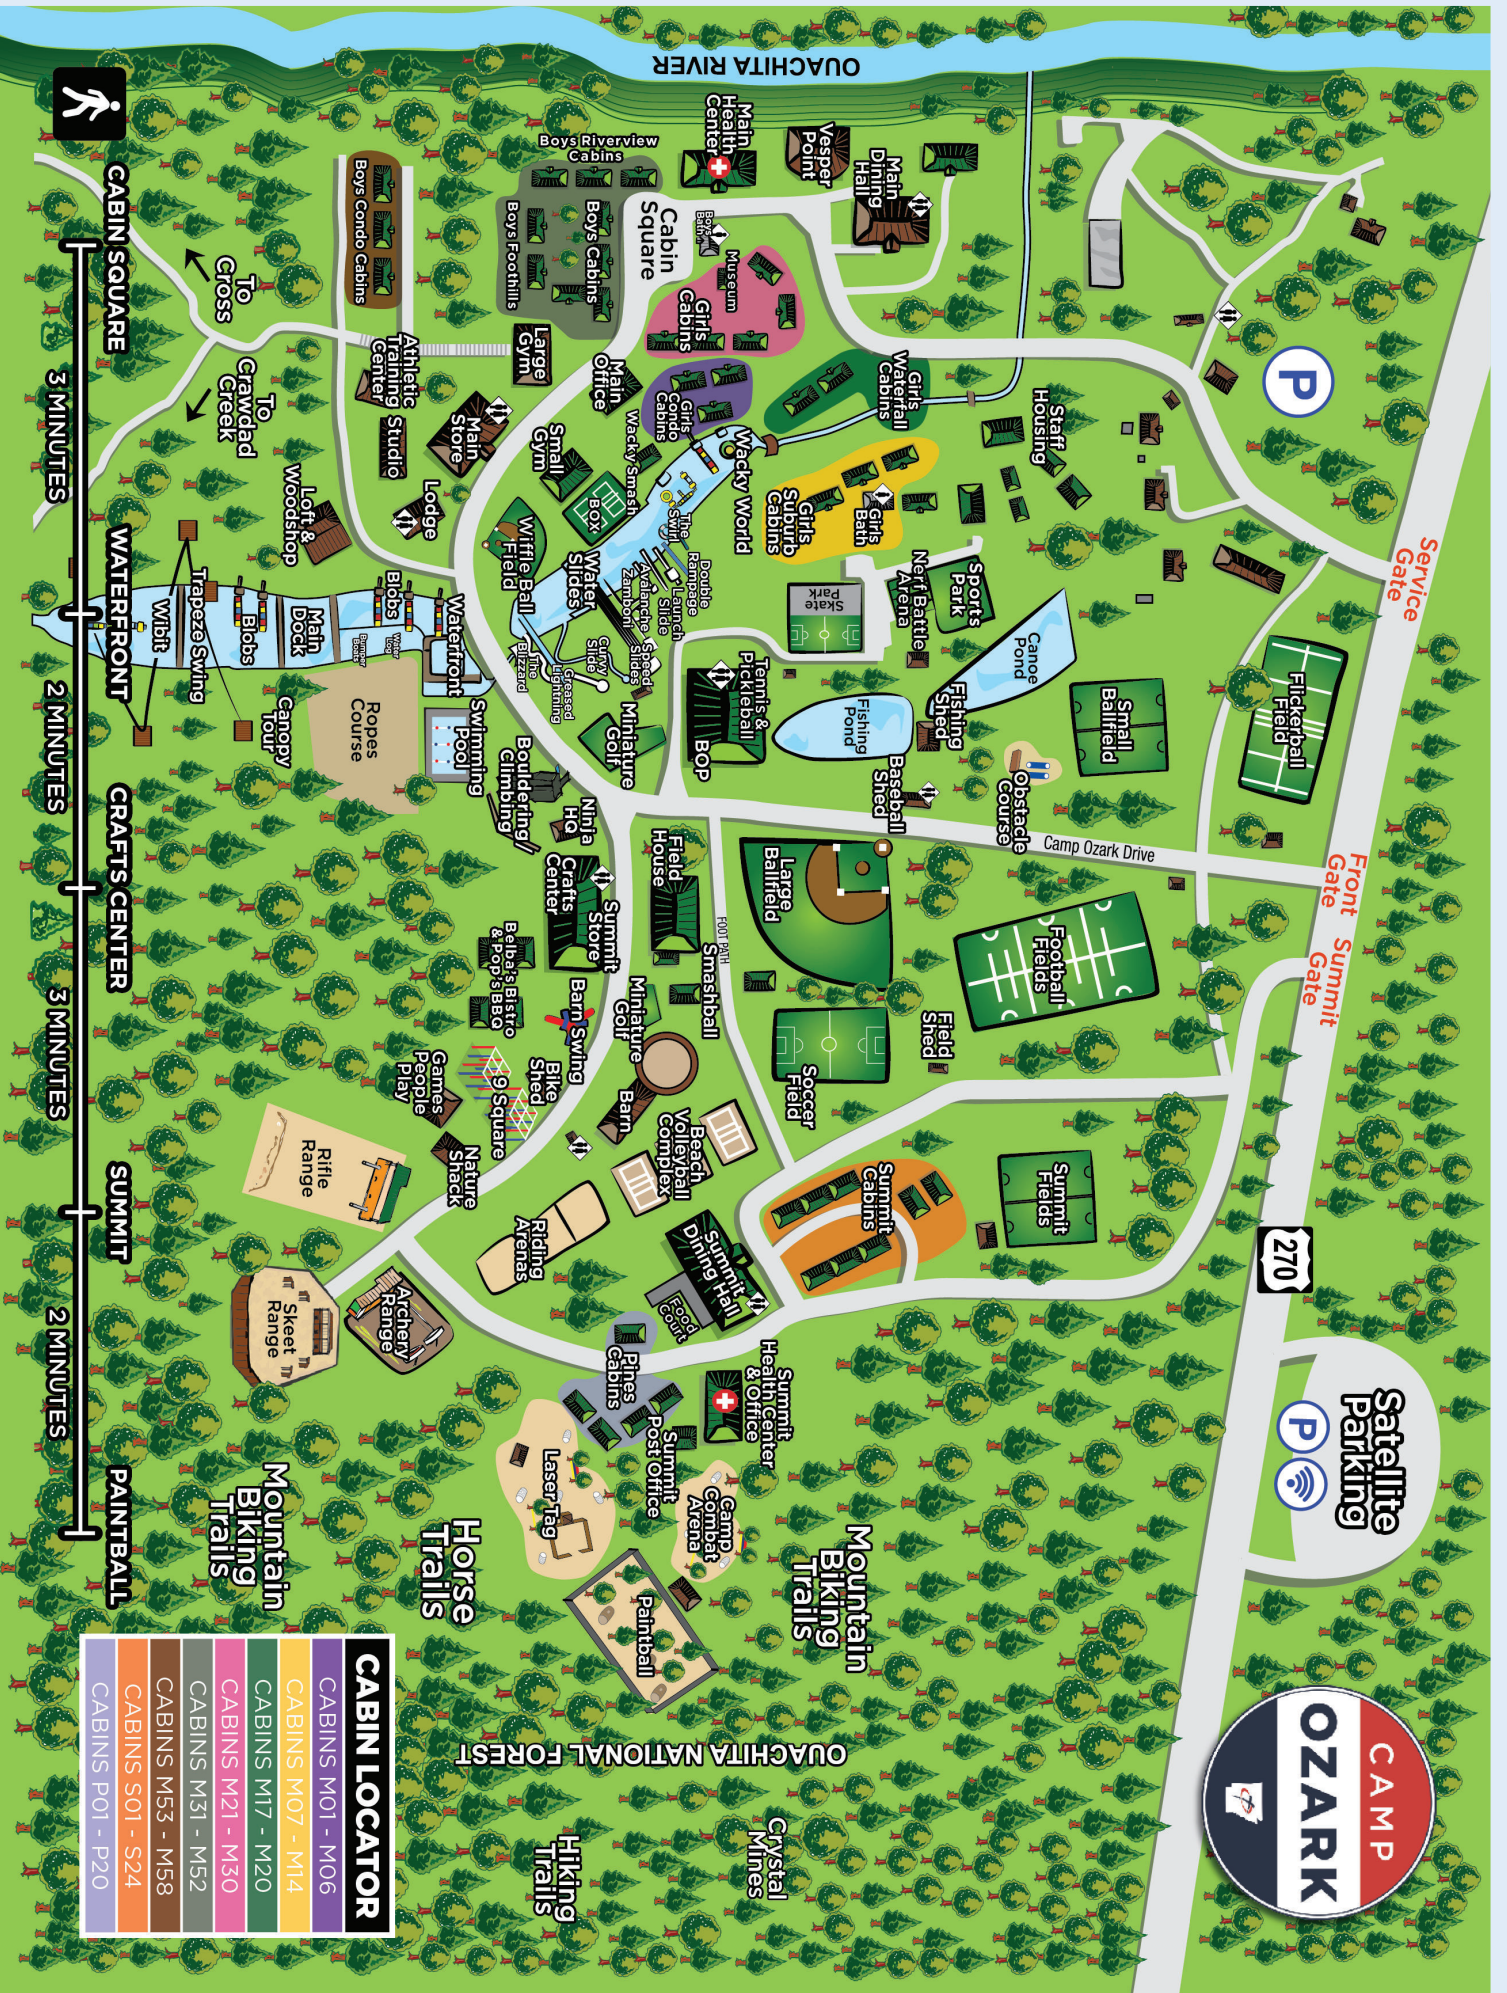

7

COLLECT KEYS & DEPART CAMP

If your car was valeted in Main Camp, board the shuttle to the Staff Parking Lot, collect keys, and depart camp. If your car was valeted in the Summit, retrieve keys from the Summit Dining Hall porch and head to the Summit parking lot to depart.

@campozarklive

Camp Ozark

OUACHITA RIVER

Service Gate

Front Summit Gate

270

OUACHITA NATIONAL FOREST

Crystal Mines

To Cross

To Crawdad Creek

Left & Woodshop

Trapeze Swing

Wipe

Main Dock

Blobs

Canopy Tour